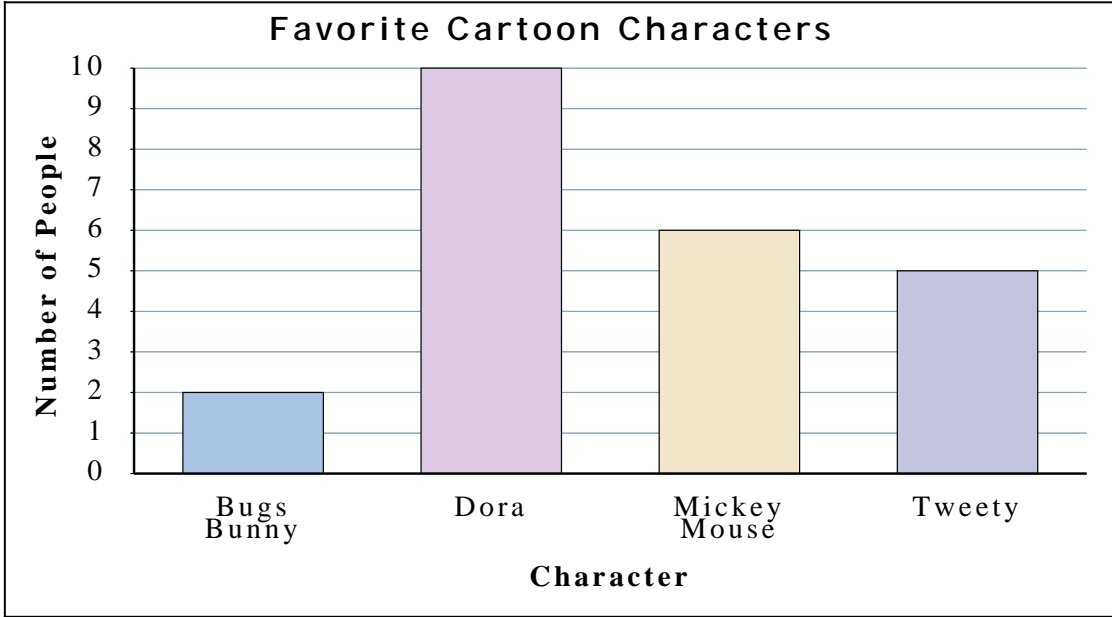

A toy company asked its customers which cartoon character was their favorite. They recorded the results in the bar graph below. Use their graph to answer the questions.

Answers

1. _____
2. _____
3. _____
4. _____
5. _____
6. _____
7. _____
8. _____
9. _____
10. _____

- 1) How many people liked Mickey Mouse the best?
- 2) Did more people like Tweety or Dora?
- 3) Which character did exactly 10 people say was their favorite?
- 4) What is the difference in the number of people who liked Dora and the number who liked Tweety?
- 5) What is the combined number of people who liked Dora and Tweety?
- 6) Which character did the largest number of people say was their favorite?
- 7) Which character did the fewest number of people say was their favorite?
- 8) How many more people liked Tweety than liked Bugs Bunny?
- 9) How many fewer people liked Tweety than liked Dora?
- 10) Did fewer people like Bugs Bunny or Dora?

A toy company asked its customers which cartoon character was their favorite. They recorded the results in the bar graph below. Use their graph to answer the questions.

Answers

1. 6
2. Dora
3. Dora
4. 5
5. 15
6. Dora
7. Bugs Bunny
8. 3
9. 5
10. Bugs Bunny