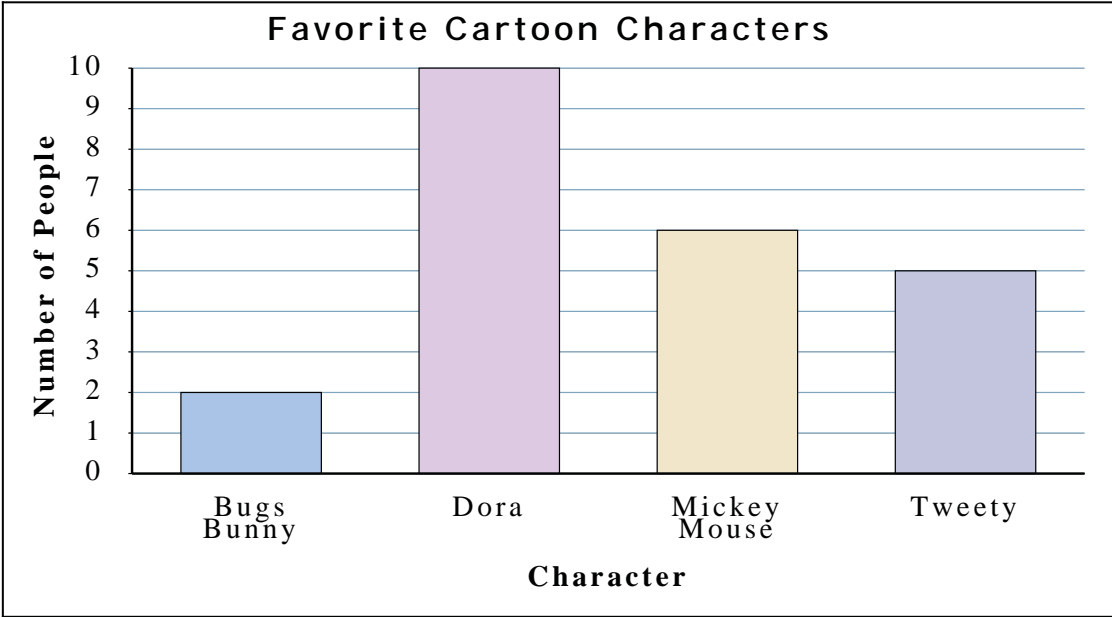

A toy company asked its customers which cartoon character was their favorite. They recorded the results in the bar graph below. Use their graph to answer the questions.

Answers

1. _____
2. _____
3. _____
4. _____
5. _____
6. _____
7. _____
8. _____
9. _____
10. _____

- 1) How many people liked Mickey Mouse the best?
- 2) Did more people like Tweety or Dora?
- 3) Which character did exactly 10 people say was their favorite?
- 4) What is the difference in the number of people who liked Dora and the number who liked Tweety?
- 5) What is the combined number of people who liked Dora and Tweety?
- 6) Which character did the largest number of people say was their favorite?
- 7) Which character did the fewest number of people say was their favorite?
- 8) How many more people liked Tweety than liked Bugs Bunny?
- 9) How many fewer people liked Tweety than liked Dora?
- 10) Did fewer people like Bugs Bunny or Dora?

A toy company asked its customers which cartoon character was their favorite. They recorded the results in the bar graph below. Use their graph to answer the questions.

Answers

1. 6
2. Dora
3. Dora
4. 5
5. 15
6. Dora
7. Bugs Bunny
8. 3
9. 5
10. Bugs Bunny